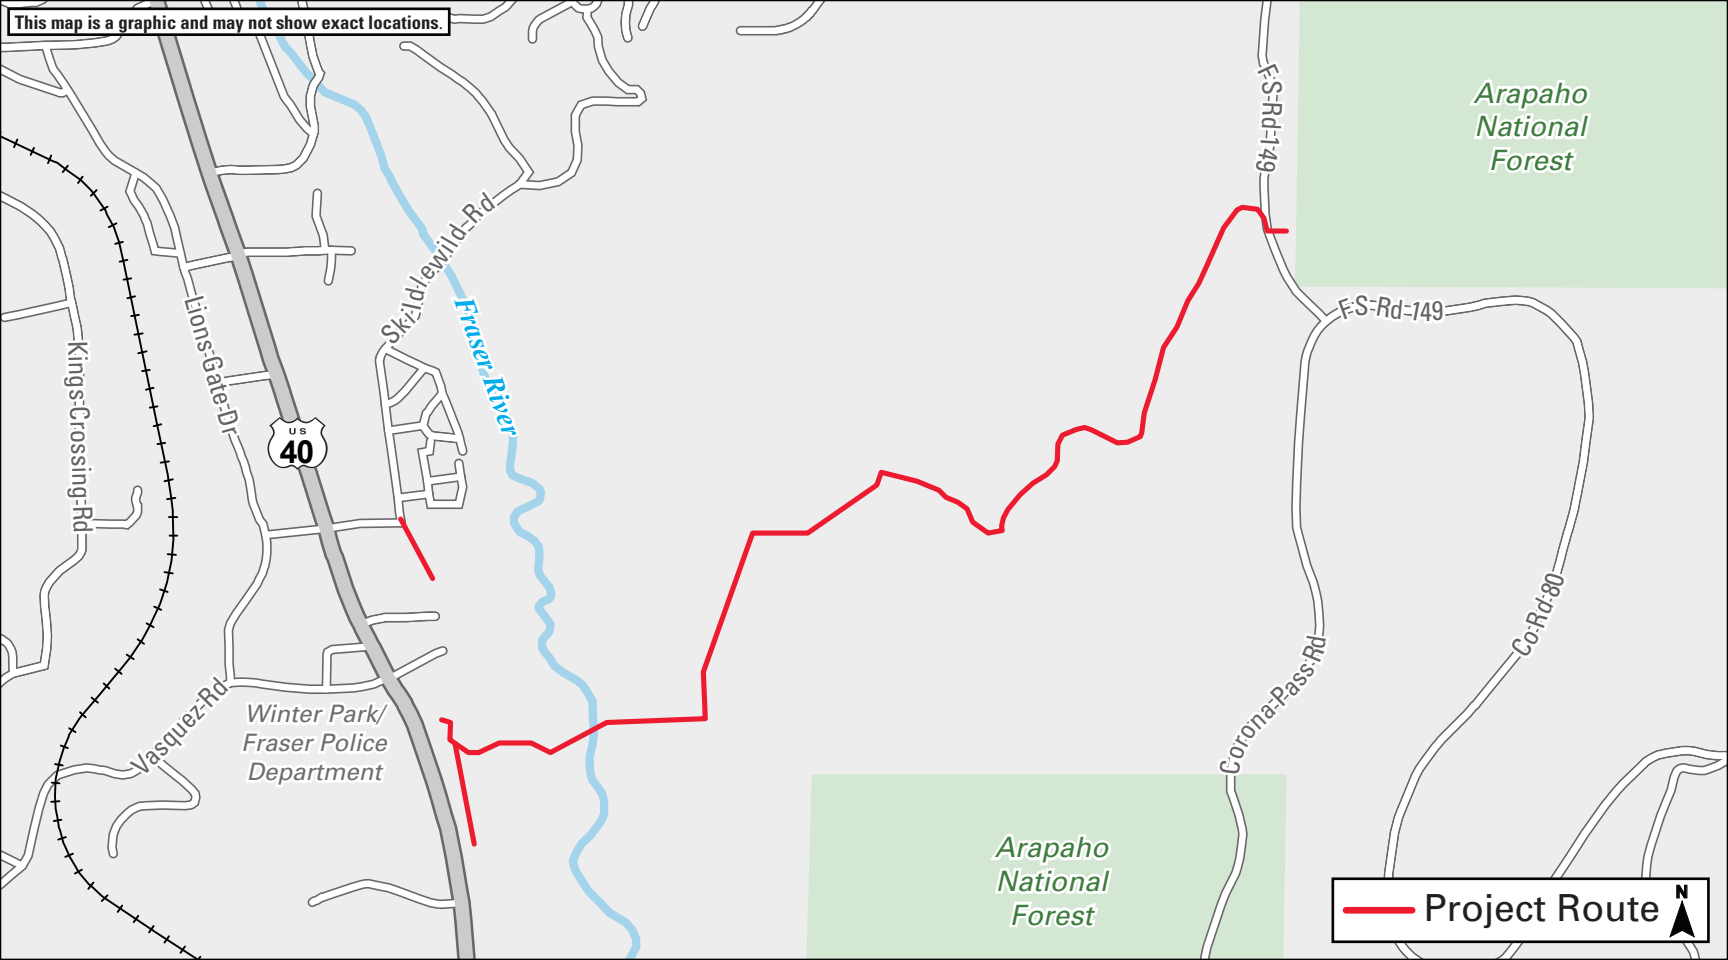

This map is a graphic and may not show exact locations.

Arapaho National Forest

Arapaho National Forest

— Project Route 

US 40

Winter Park/
Fraser Police
Department

F-S-Rd-149

F-S-Rd-149

Co-Rd-80

Corona-Pass-Rd

Kings-Crossing-Rd

Lions-Gate-Dl

Skizidewild-Rd

Fraser River

Vasquez-Rd